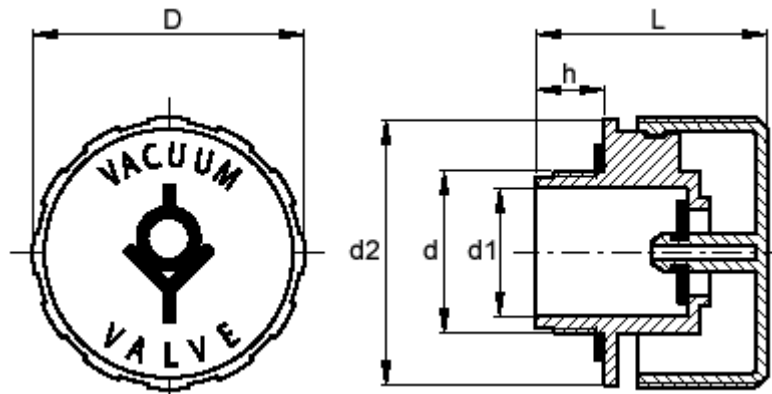

Article number: 2311061021

Description: E+G Breather cap w/vacuum valve
TVD.70-1-EPDM-C7

Measures

D = 70
d = G 1 1/4
d1 = 33
d2 = 68.5
h = 17
L = 59